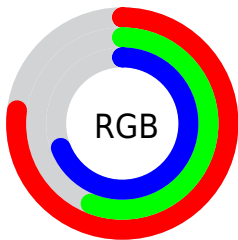

Distribution

- Red (77%)
- Green (56%)
- Blue (69%)