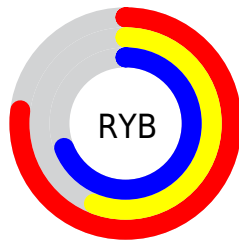

- Red (77%)
- Yellow (56%)
- Blue (69%)