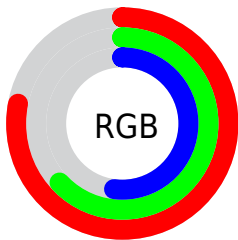

Distribution

- Red (78%)
- Green (63%)
- Blue (52%)