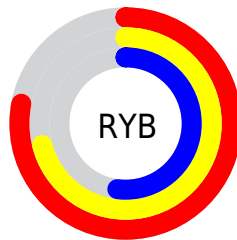

- Red (78%)
- Yellow (71%)
- Blue (52%)