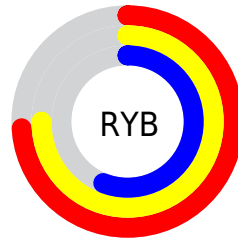

Details

The XYZ color **40.9602, 41.5960, 32.2556** is a light color, and the websafe version is hex **CC9999**. A complement of this color would be **34.8344, 37.3715, 55.2467**, and the grayscale version is **39.7980, 41.8706, 45.5971**.

A 20% lighter version of the original color is **75.9156, 77.5283, 64.3893**, and **18.8629, 18.9340, 13.2501** is the 20% darker color. If you saturate the color by 10%, you get **37.9645, 37.7566, 24.6224**, and if you desaturate by 10%, it is **44.3281, 45.7798, 41.2451**.

Distribution

Red (75%)

Green (66%)

Blue (56%)

Red (74%)

Yellow (75%)

Blue (56%)

Cyan (0%)