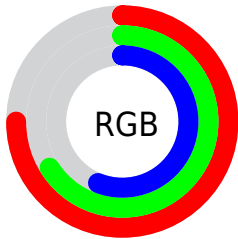

Distribution

Red (75%)

Green (66%)

Blue (56%)