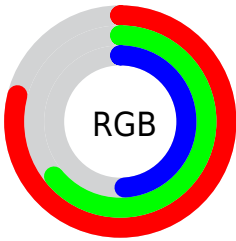

Distribution

- Red (79%)
- Green (64%)
- Blue (49%)