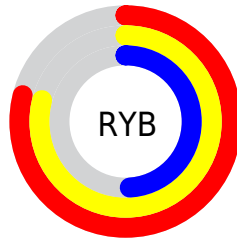

- Red (79%)
- Yellow (79%)
- Blue (49%)