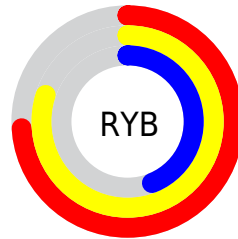

Details

The XYZ color **40.9797, 40.2240, 21.2269** is a light color, and the websafe version is hex **CC9966**. A complement of this color would be **29.2643, 30.9804, 61.5642**, and the grayscale version is **38.1100, 40.0947, 43.6632**.

A 20% lighter version of the original color is **73.1029, 74.1194, 46.0508**, and **18.8226, 18.0349, 7.3395** is the 20% darker color. If you saturate the color by 10%, you get **38.3851, 36.6708, 15.3187**, and if you desaturate by 10%, it is **43.9530, 44.1214, 28.5358**.

Distribution

Red (80%)

Green (64%)

Blue (44%)

Red (74%)

Yellow (80%)

Blue (44%)

Cyan (0%)