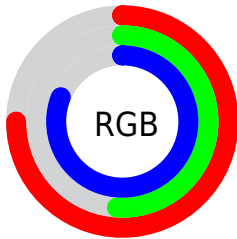

Distribution

Red (75%)

Green (51%)

Blue (81%)