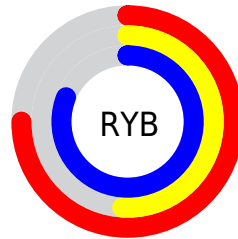

Details

The XYZ color **40.9951, 31.8953, 62.3882** is a light color, and the websafe version is hex **CC99CC**. A complement of this color would be **37.8461, 51.8018, 29.4783**, and the grayscale version is **32.2967, 33.9786, 37.0027**.

A 20% lighter version of the original color is **74.4659, 62.0577, 102.6613**, and **18.7711, 13.2901, 30.8540** is the 20% darker color. If you saturate the color by 10%, you get **37.5379, 26.4068, 61.5115**, and if you desaturate by 10%, it is **45.0299, 38.4997, 63.4508**.

Distribution

Red (75%)

Green (51%)

Blue (81%)

Red (75%)

Yellow (51%)

Blue (81%)

Cyan (7%)