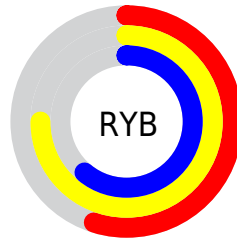

- Red (55%)
- Yellow (75%)
- Blue (61%)