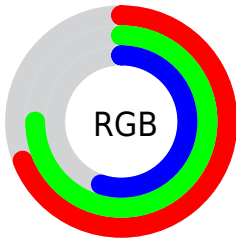

Distribution

- Red (69%)
- Green (75%)
- Blue (55%)