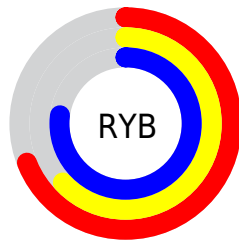

Red (69%)

Yellow (63%)

Blue (77%)