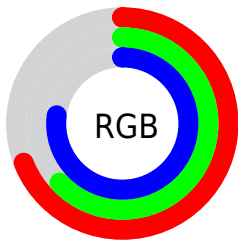

Distribution

Red (69%)

Green (63%)

Blue (77%)