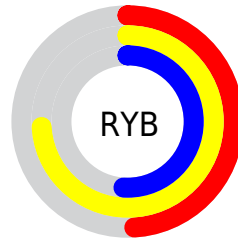

Details

The XYZ color **40.9763, 47.3922, 26.3900** is a light color, and the websafe version is hex **CCCC99**. A complement of this color would be **25.7726, 23.1246, 50.6848**, and the grayscale version is **42.9928, 45.2318, 49.2574**.

A 20% lighter version of the original color is **75.9832, 86.2664, 54.7658**, and **18.8361, 22.4251, 9.9923** is the 20% darker color. If you saturate the color by 10%, you get **39.4672, 46.7416, 20.6326**, and if you desaturate by 10%, it is **42.7206, 48.1408, 33.3470**.

Distribution

Red (71%)

Green (74%)

Blue (49%)

Red (49%)

Yellow (74%)

Blue (51%)

Cyan (3%)

Magenta (0%)

Yellow (34%)

Black (26%)

Cyan (29%)

Magenta (26%)

Yellow (51%)

Brightness & Saturation Gradients

These gradients show how the XYZ color 40.9763, 47.3922, 26.3900 changes by changing the brightness by 10 percent. The first figure shows a shift by +10% for each color and the second figure -10%.