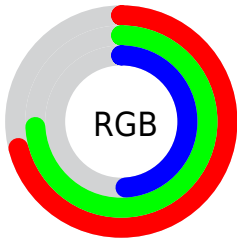

Distribution

Red (71%)

Green (74%)

Blue (49%)