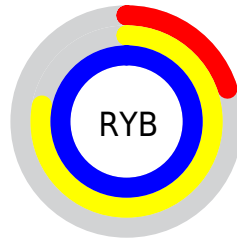

- Red (20%)
- Yellow (78%)
- Blue (100%)