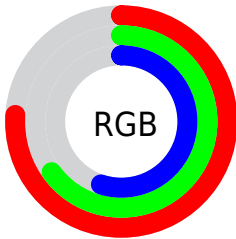

Distribution

Red (76%)

Green (65%)

Blue (55%)