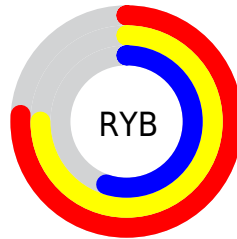

Red (76%)

Yellow (75%)

Blue (55%)