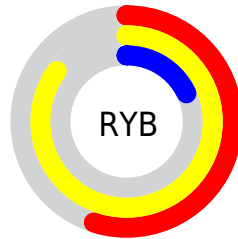

Details

The XYZ color **40.9774, 38.7181, 7.7962** is a dark color, and the websafe version is hex **CC9933**. The color can be described as middle washed orange. A complement of this color would be **18.7604, 15.8752, 67.7206**, and the grayscale version is **34.3861, 36.1769, 39.3966**.

A 20% lighter version of the original color is **66.5868, 68.2733, 21.7251**, and **18.9562, 17.2712, 2.3346** is the 20% darker color. If you saturate the color by 10%, you get **39.4115, 36.0921, 5.7159**, and if you desaturate by 10%, it is **42.8414, 41.5974, 11.0348**.

Distribution

Red (85%)

Green (61%)

Blue (18%)

Red (55%)

Yellow (85%)

Blue (18%)

Cyan (0%)