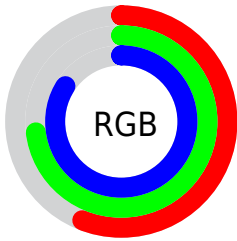

Distribution

- Red (56%)
- Green (73%)
- Blue (84%)