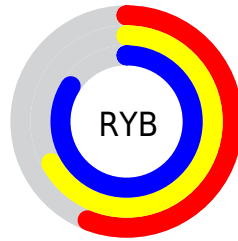

- Red (56%)
- Yellow (67%)
- Blue (84%)