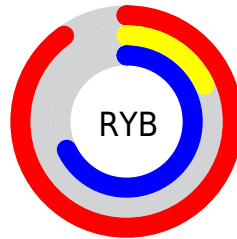

- Red (90%)
- Yellow (18%)
- Blue (68%)