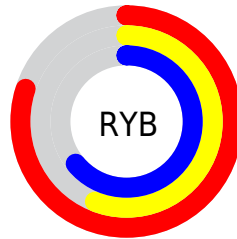

Details

The XYZ color **41.0964, 34.7920, 38.7319** is a light color, and the websafe version is hex **CC9999**. A complement of this color would be **41.4014, 52.3980, 53.2817**, and the grayscale version is **34.7195, 36.5276, 39.7786**.

A 20% lighter version of the original color is **73.5043, 65.7496, 74.4625**, and **18.9500, 14.9975, 16.6479** is the 20% darker color. If you saturate the color by 10%, you get **37.1727, 28.8035, 31.6924**, and if you desaturate by 10%, it is **45.7126, 41.9486, 46.6692**.

Distribution

Red (80%)

Green (56%)

Blue (64%)

Red (80%)

Yellow (56%)

Blue (64%)

Cyan (0%)