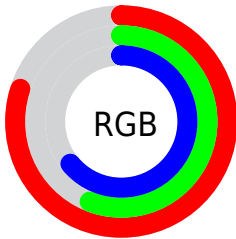

Distribution

Red (80%)

Green (56%)

Blue (64%)