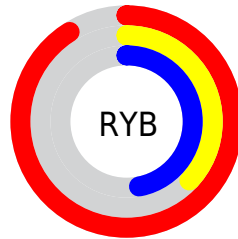

Details

The XYZ color **41.0263, 26.8400, 20.4711** is a dark color, and the websafe version is hex **FF6699**. The color can be described as middle muted rose. A complement of this color would be **45.3686, 65.3149, 70.5422**, and the grayscale version is **24.5576, 25.8365, 28.1359**.

A 20% lighter version of the original color is **59.4970, 46.0130, 44.2736**, and **18.8122, 10.5487, 7.0058** is the 20% darker color. If you saturate the color by 10%, you get **38.1910, 22.8360, 14.3886**, and if you desaturate by 10%, it is **44.7246, 32.1954, 27.9967**.

Distribution

Red (91%)

Green (37%)

Blue (47%)

Red (91%)

Yellow (37%)

Blue (47%)

Cyan (0%)