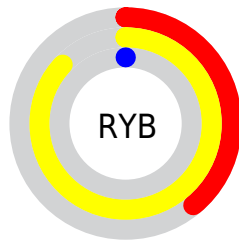

Details

The XYZ color **41.0470, 37.8286, 5.1382** is a dark color, and the websafe version is hex **CC9900**. The color can be described as dark washed orange. A complement of this color would be **15.1796, 9.4773, 69.4353**, and the grayscale version is **31.5927, 33.2380, 36.1962**.

A 20% lighter version of the original color is **64.5813, 65.9106, 15.9748**, and **19.1509, 16.7809, 2.2297** is the 20% darker color. If you saturate the color by 10%, you get **41.0472, 37.8293, 5.1384**, and if you desaturate by 10%, it is **42.3464, 40.1943, 6.2911**.

Distribution

Red (87%)

Green (60%)

Blue (0%)

Red (39%)

Yellow (87%)

Blue (0%)

Cyan (0%)