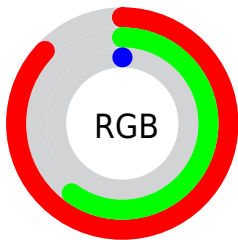

Distribution

Red (87%)

Green (60%)

Blue (0%)