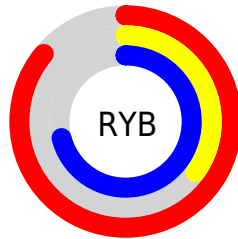

- Red (86%)
- Yellow (35%)
- Blue (71%)