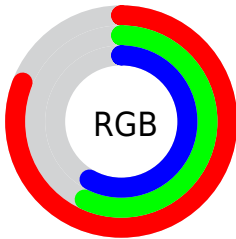

Distribution

- Red (81%)
- Green (57%)
- Blue (58%)