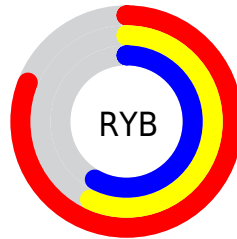

- Red (81%)
- Yellow (57%)
- Blue (58%)