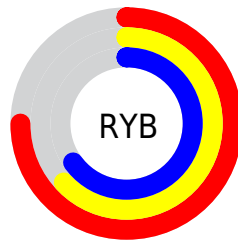

- Red (75%)
- Yellow (63%)
- Blue (65%)