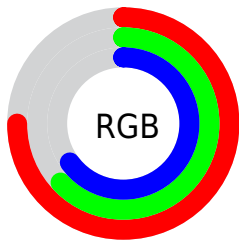

Distribution

- Red (75%)
- Green (63%)
- Blue (65%)