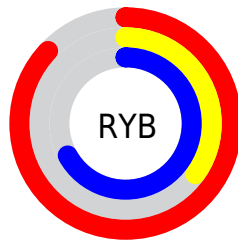

Red (87%)

Yellow (35%)

Blue (67%)