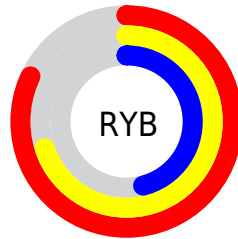

- Red (82%)
- Yellow (70%)
- Blue (46%)