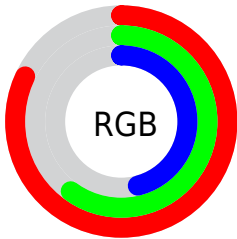

Distribution

- Red (82%)
- Green (60%)
- Blue (46%)