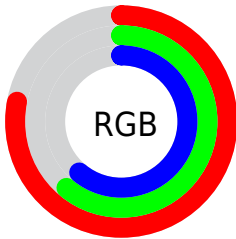

Distribution

Red (78%)

Green (61%)

Blue (61%)