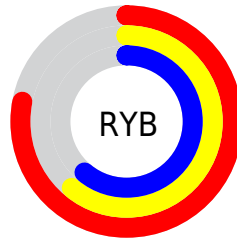

Details

The XYZ color **41.1909, 37.9514, 36.1647** is a light color, and the websafe version is hex **CC9999**. A complement of this color would be **44.2492, 51.9373, 61.7257**, and the grayscale version is **37.3188, 39.2623, 42.7566**.

A 20% lighter version of the original color is **75.7952, 71.9566, 70.2158**, and **18.9506, 16.8294, 15.3463** is the 20% darker color. If you saturate the color by 10%, you get **36.6124, 31.2521, 27.0616**, and if you desaturate by 10%, it is **46.5926, 45.8557, 46.9019**.

Distribution

Red (78%)

Green (61%)

Blue (61%)

Red (78%)

Yellow (61%)

Blue (61%)

Cyan (0%)