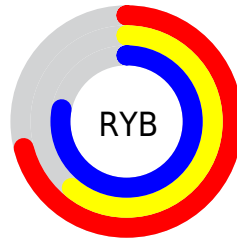

Details

The XYZ color **41.1376, 37.6779, 58.5305** is a light color, and the websafe version is hex **9999CC**. A complement of this color would be **43.4297, 51.6737, 39.1393**, and the grayscale version is **37.2793, 39.2208, 42.7114**.

A 20% lighter version of the original color is **76.2693, 71.8131, 104.4492**, and **18.9877, 16.7060, 28.6094** is the 20% darker color. If you saturate the color by 10%, you get **36.2568, 30.6258, 57.4271**, and if you desaturate by 10%, it is **46.6704, 45.8720, 59.8211**.

Distribution

Red (71%)

Green (61%)

Blue (78%)

Red (71%)

Yellow (61%)

Blue (78%)

Cyan (9%)