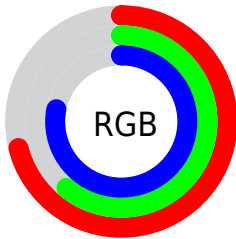

Distribution

Red (71%)

Green (61%)

Blue (78%)