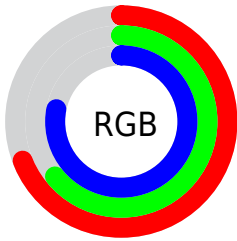

Distribution

Red (69%)

Green (64%)

Blue (78%)