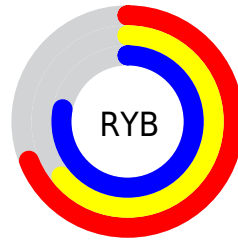

Details

The XYZ color **41.0852, 39.4319, 59.4785** is a light color, and the websafe version is hex **9999CC**. A complement of this color would be **47.5292, 54.0570, 42.5812**, and the grayscale version is **38.4891, 40.4936, 44.0975**.

A 20% lighter version of the original color is **76.0764, 74.3517, 104.9494**, and **18.8213, 17.5508, 29.1837** is the 20% darker color. If you saturate the color by 10%, you get **34.9934, 31.4533, 58.2602**, and if you desaturate by 10%, it is **48.0281, 48.6766, 60.8976**.

Distribution

Red (69%)

Green (64%)

Blue (78%)

Red (69%)

Yellow (64%)

Blue (78%)

Cyan (12%)