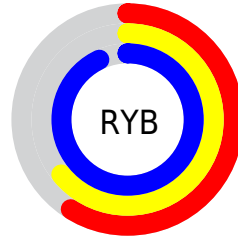

# Details

The XYZ color **41.0000, 38.8298, 84.6909** is a light color, and the websafe version is hex **9999CC**. A complement of this color would be **66.8347, 73.3798, 39.9209**, and the grayscale version is **36.9413, 38.8651, 42.3241**.

A 20% lighter version of the original color is **68.8535, 70.6282, 104.6114**, and **18.9622, 17.4250, 45.5440** is the 20% darker color. If you saturate the color by 10%, you get **33.7357, 30.1646, 83.4019**, and if you desaturate by 10%, it is **49.7204, 49.1034, 86.2150**.

# Distribution

Red (59%)

Green (64%)

Blue (93%)

Red (59%)

Yellow (64%)

Blue (93%)

Cyan (36%)