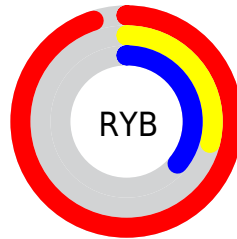

Details

The XYZ color **41.1098, 24.6997, 12.9567** is a dark color, and the websafe version is hex **FF6666**. The color can be described as middle washed red. A complement of this color would be **48.1104, 70.3826, 81.5776**, and the grayscale version is **20.2022, 21.2543, 23.1459**.

A 20% lighter version of the original color is **54.5855, 40.0182, 30.8339**, and **19.1035, 9.7889, 3.5719** is the 20% darker color. If you saturate the color by 10%, you get **38.9438, 21.6885, 8.1638**, and if you desaturate by 10%, it is **44.1708, 29.0693, 19.3802**.

Distribution

Red (95%)

Green (29%)

Blue (36%)

Red (95%)

Yellow (29%)

Blue (36%)

Cyan (0%)