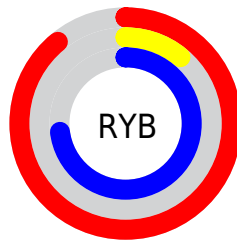

Red (89%)

Yellow (11%)

Blue (73%)