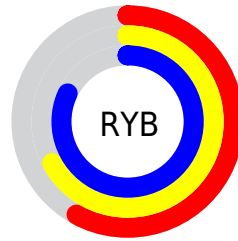

Details

The XYZ color **41.1286, 45.6416, 66.3165** is a light color, and the websafe version is hex **99CCCC**. A complement of this color would be **46.1904, 45.0853, 34.7028**, and the grayscale version is **41.6495, 43.8185, 47.7183**.

A 20% lighter version of the original color is **74.4071, 82.9680, 106.7005**, and **19.0138, 21.3770, 33.6959** is the 20% darker color. If you saturate the color by 10%, you get **36.0195, 40.5622, 65.6061**, and if you desaturate by 10%, it is **47.0150, 51.2675, 67.0929**.

Distribution

Red (58%)

Green (73%)

Blue (82%)

Red (58%)

Yellow (67%)

Blue (82%)

Cyan (28%)