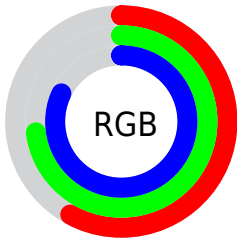

Distribution

Red (58%)

Green (73%)

Blue (82%)