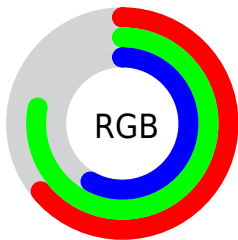

Distribution

Red (64%)

Green (78%)

Blue (58%)