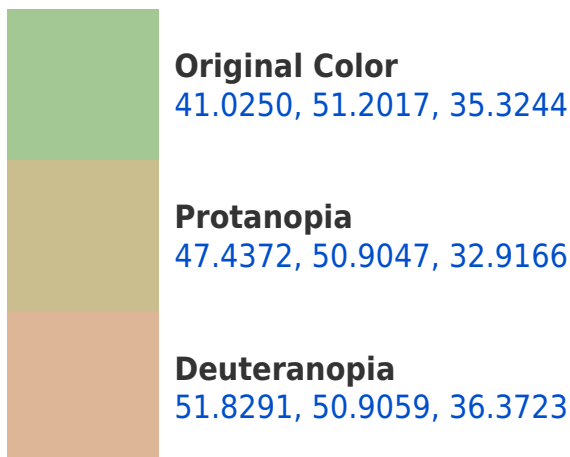

Color Blindness Simulation

Color vision deficiency is a very complex topic, and I could not describe the different causes any better than Wikipedia does, so if you want to learn more, you should check out their [article about color blindness](#).

Dichromacy