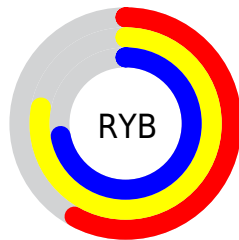

# Details

The XYZ color **41.0250, 51.2017, 35.3244** is a light color, and the websafe version is hex **99CC99**. A complement of this color would be **40.6284, 35.2294, 59.3050**, and the grayscale version is **45.0493, 47.3953, 51.6135**.

A 20% lighter version of the original color is **75.2161, 90.6425, 68.7898**, and **18.8206, 24.7173, 14.8453** is the 20% darker color. If you saturate the color by 10%, you get **36.8874, 49.2361, 27.6385**, and if you desaturate by 10%, it is **45.7539, 53.4436, 44.4645**.

# Distribution

Red (64%)

Green (78%)

Blue (58%)

Red (58%)

Yellow (78%)

Blue (72%)

Cyan (19%)