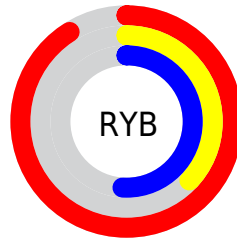

- Red (91%)
- Yellow (37%)
- Blue (51%)