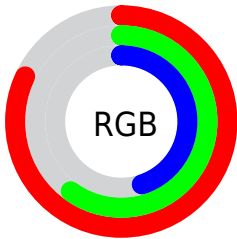

Distribution

- Red (82%)
- Green (60%)
- Blue (45%)