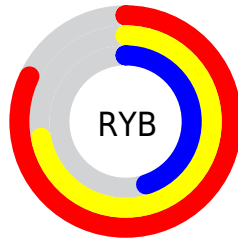

- Red (82%)
- Yellow (72%)
- Blue (45%)