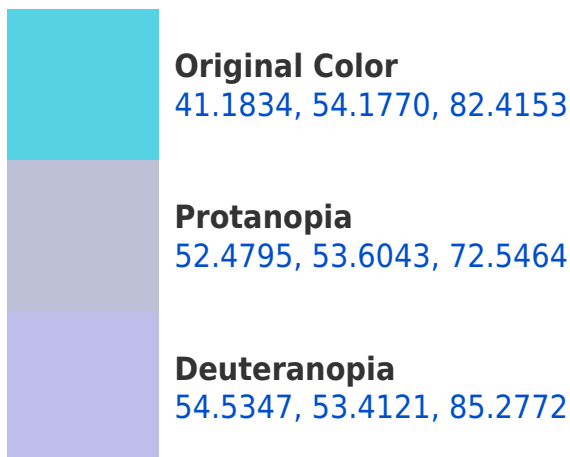

This preview shows how the XYZ color 41.1834, 54.1770, 82.4153 looks on a white background.

Color Contrast Check

Large Text (above 18pt) WCAG AA × Fail

Any Text WCAG AA × Fail

Large Text (above 18pt) WCAG AAA × Fail

Large Text (above 18pt) WCAG AAA ✓ Pass

Any Text WCAG AAA ✓ Pass

If you want to check with other color combinations, try the [Color Contrast Checker](#).

XYZ 41.1834, 54.1770, 82.4153

Background

This preview shows how black text looks on a background with the XYZ color 41.1834, 54.1770, 82.4153.

This preview shows how white text looks on a background with the XYZ color 41.1834, 54.1770,

Color Blindness Simulation

Color vision deficiency is a very complex topic, and I could not describe the different causes any better than Wikipedia does, so if you want to learn more, you should check out their [article about color blindness](#).

Dichromacy

Tritanopia

41.0442, 54.1213, 81.6820

Trichromacy

Original Color

41.1834, 54.1770, 82.4153

Protanomaly

46.4235, 52.7427, 76.1402