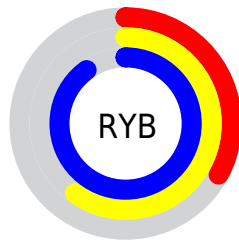

- Red (33%)
- Yellow (60%)
- Blue (90%)