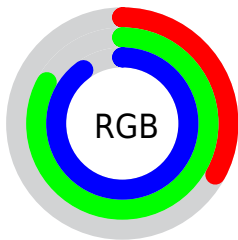

Distribution

- Red (33%)
- Green (83%)
- Blue (90%)