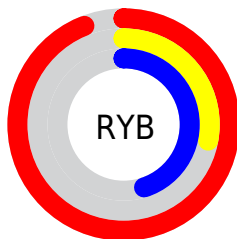

Details

The XYZ color **41.2829, 24.2695, 18.7283** is a dark color, and the websafe version is hex **CC3366**. The color can be described as middle washed rose. A complement of this color would be **43.7242, 67.6459, 62.9830**, and the grayscale version is **20.0172, 21.0596, 22.9339**.

A 20% lighter version of the original color is **56.1977, 40.0153, 41.3210**, and **19.3732, 9.8702, 6.1943** is the 20% darker color. If you saturate the color by 10%, you get **39.1212, 21.4268, 13.4439**, and if you desaturate by 10%, it is **44.2448, 28.3982, 25.2504**.

Distribution

Red (94%)

Green (28%)

Blue (45%)

Red (94%)

Yellow (28%)

Blue (45%)

Cyan (0%)