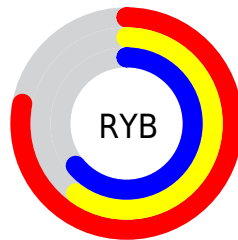

Details

The XYZ color **41.2178, 37.1426, 40.1188** is a light color, and the websafe version is hex **CC9999**. A complement of this color would be **42.0074, 50.6097, 54.0115**, and the grayscale version is **36.7901, 38.7061, 42.1509**.

A 20% lighter version of the original color is **76.0975, 70.5171, 76.6182**, and **18.9060, 16.3169, 17.4822** is the 20% darker color. If you saturate the color by 10%, you get **37.0220, 30.7456, 32.5701**, and if you desaturate by 10%, it is **46.1043, 44.6767, 48.6491**.

Distribution

Red (78%)

Green (60%)

Blue (64%)

Red (78%)

Yellow (60%)

Blue (64%)

Cyan (0%)