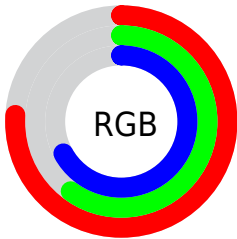

Distribution

- Red (76%)
- Green (60%)
- Blue (67%)