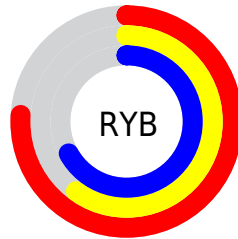

- Red (76%)
- Yellow (60%)
- Blue (67%)