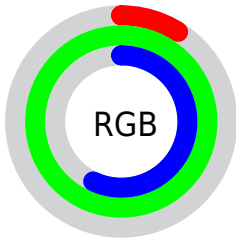

Distribution

- Red (9%)
- Green (100%)
- Blue (57%)