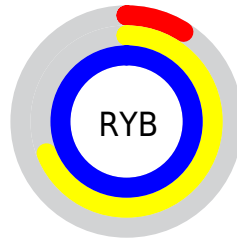

- Red (9%)
- Yellow (69%)
- Blue (100%)