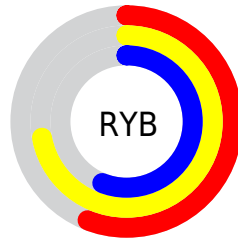

Details

The XYZ color **41.2143, 45.5063, 32.5980** is a light color, and the websafe version is hex **CCCC99**. A complement of this color would be **29.8482, 29.2045, 48.8639**, and the grayscale version is **42.3233, 44.5274, 48.4903**.

A 20% lighter version of the original color is **76.2492, 83.5310, 64.9277**, and **18.9879, 21.2190, 13.2201** is the 20% darker color. If you saturate the color by 10%, you get **39.8469, 44.8118, 25.8516**, and if you desaturate by 10%, it is **42.8106, 46.2959, 40.5375**.

Distribution

Red (72%)

Green (71%)

Blue (56%)

Red (56%)

Yellow (72%)

Blue (56%)

Cyan (0%)