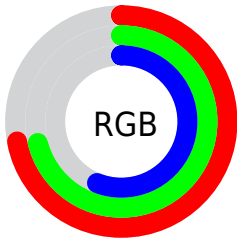

Distribution

Red (72%)

Green (71%)

Blue (56%)