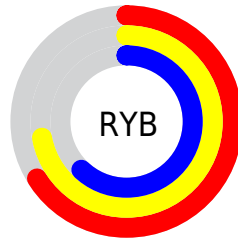

- Red (66%)
- Yellow (72%)
- Blue (62%)