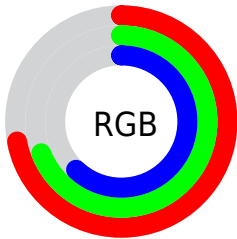

Distribution

- Red (72%)
- Green (69%)
- Blue (62%)