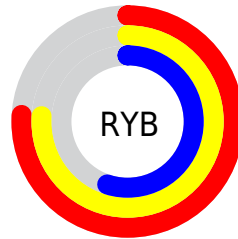

Details

The XYZ color **41.2419, 41.5008, 30.6477** is a light color, and the websafe version is hex **CC9999**. A complement of this color would be **34.4839, 37.1519, 56.9834**, and the grayscale version is **39.7318, 41.8009, 45.5212**.

A 20% lighter version of the original color is **76.2702, 77.3658, 61.9522**, and **19.0754, 18.8917, 12.3139** is the 20% darker color. If you saturate the color by 10%, you get **38.2274, 37.5723, 23.1666**, and if you desaturate by 10%, it is **44.6435, 45.7952, 39.5159**.

Distribution

Red (76%)

Green (66%)

Blue (55%)

Red (76%)

Yellow (76%)

Blue (55%)

Cyan (0%)