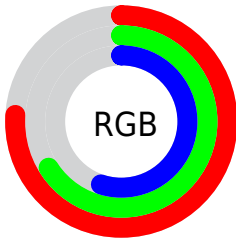

Distribution

Red (76%)

Green (66%)

Blue (55%)