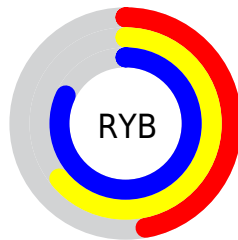

- Red (47%)
- Yellow (64%)
- Blue (82%)