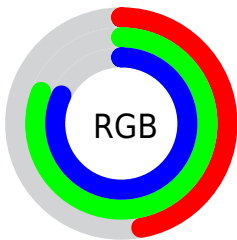

Distribution

- Red (47%)
- Green (81%)
- Blue (82%)