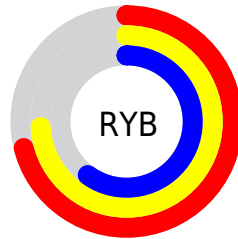

Details

The XYZ color **41.2413, 42.4963, 36.1660** is a light color, and the websafe version is hex **999999**. A complement of this color would be **36.4017, 38.7782, 53.1435**, and the grayscale version is **40.5987, 42.7130, 46.5145**.

A 20% lighter version of the original color is **76.0398, 78.6763, 70.2098**, and **18.9463, 19.4606, 15.3281** is the 20% darker color. If you saturate the color by 10%, you get **38.2268, 38.7594, 28.0945**, and if you desaturate by 10%, it is **44.6085, 46.5464, 45.5631**.

Distribution

Red (74%)

Green (67%)

Blue (60%)

Red (71%)

Yellow (74%)

Blue (60%)

Cyan (0%)