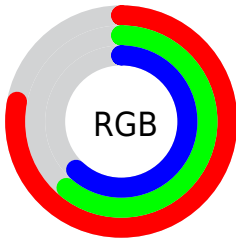

Distribution

Red (78%)

Green (61%)

Blue (62%)