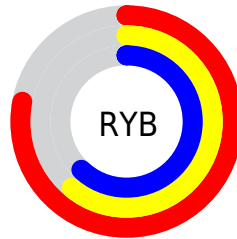

Details

The XYZ color **41.2681, 37.9517, 37.9512** is a light color, and the websafe version is hex **CC9999**. A complement of this color would be **43.4509, 51.2528, 58.6443**, and the grayscale version is **37.3876, 39.3347, 42.8355**.

A 20% lighter version of the original color is **76.4242, 72.2082, 73.5279**, and **18.9848, 16.8230, 16.4339** is the 20% darker color. If you saturate the color by 10%, you get **36.7923, 31.3153, 29.3207**, and if you desaturate by 10%, it is **46.5128, 45.7627, 47.9561**.

Distribution

Red (78%)

Green (61%)

Blue (62%)

Red (78%)

Yellow (61%)

Blue (62%)

Cyan (0%)