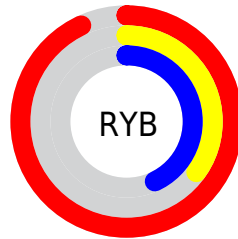

- Red (93%)
- Yellow (35%)
- Blue (43%)