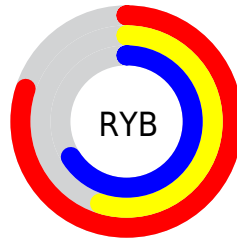

Red (80%)

Yellow (55%)

Blue (66%)