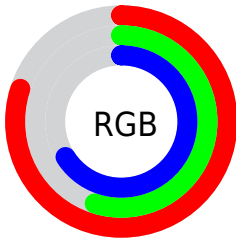

Distribution

Red (80%)

Green (55%)

Blue (66%)