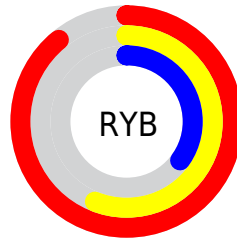

- Red (89%)
- Yellow (56%)
- Blue (35%)