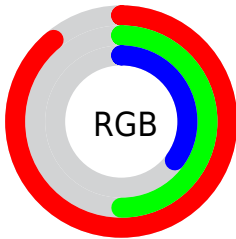

Distribution

- Red (89%)
- Green (50%)
- Blue (35%)