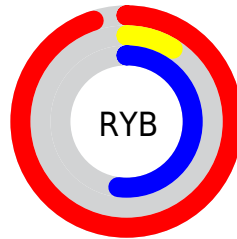

- Red (95%)
- Yellow (9%)
- Blue (52%)