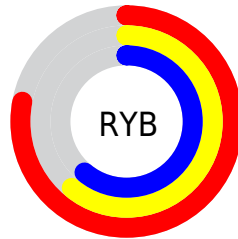

Details

The XYZ color **41.4572, 38.0886, 36.1772** is a light color, and the websafe version is hex **CC9999**. A complement of this color would be **44.5968, 52.4460, 62.4166**, and the grayscale version is **37.4664, 39.4175, 42.9257**.

A 20% lighter version of the original color is **75.7952, 71.9566, 70.2158**, and **19.1261, 16.9198, 15.3545** is the 20% darker color. If you saturate the color by 10%, you get **36.8577, 31.3585, 27.0323**, and if you desaturate by 10%, it is **46.8882, 46.0359, 46.9727**.

Distribution

Red (78%)

Green (61%)

Blue (61%)

Red (78%)

Yellow (61%)

Blue (61%)

Cyan (0%)