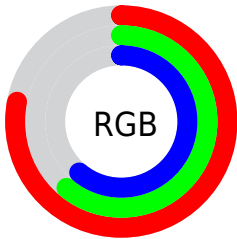

Distribution

Red (78%)

Green (61%)

Blue (61%)