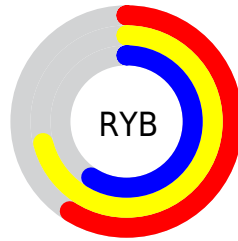

- Red (59%)
- Yellow (71%)
- Blue (59%)