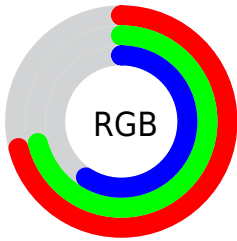

Distribution

- Red (71%)
- Green (71%)
- Blue (59%)