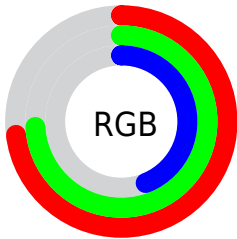

Distribution

Red (73%)

Green (74%)

Blue (44%)