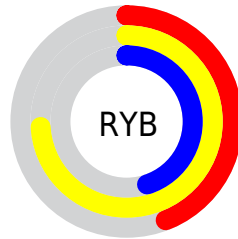

Details

The XYZ color **41.3719, 48.0041, 22.4144** is a light color, and the websafe version is hex **CCCC66**. A complement of this color would be **22.0514, 18.9085, 50.6343**, and the grayscale version is **43.1852, 45.4342, 49.4779**.

A 20% lighter version of the original color is **76.4061, 87.0761, 48.3777**, and **19.0337, 22.7814, 7.9515** is the 20% darker color. If you saturate the color by 10%, you get **40.2499, 47.5364, 17.4336**, and if you desaturate by 10%, it is **42.7181, 48.5651, 28.5607**.

Distribution

Red (73%)

Green (74%)

Blue (44%)

Red (44%)

Yellow (74%)

Blue (45%)

Cyan (2%)